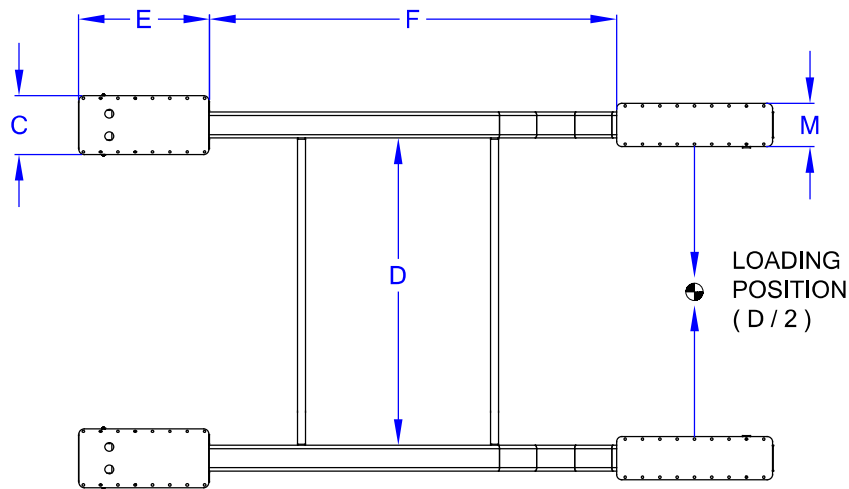

This drawing is the property of Itamare S.r.l. The company reserves the right to modify it at any time for technical or commercial reasons.

Lifting Capacity*	600 Kg / 1325 Lb	1200 Kg / 2650 Lb
	( mm / in )	( mm / in )
A	575 / 22.638	575 / 22.638
B	881 / 34.685	881 / 34.685
C	340 / 13.386	340 / 13.386
D	custom	custom
E	757 / 29.803	757 / 29.803
F	2250 / 88.583	2350 / 92.52
H	2080 / 81.89	2100 / 82.677
L	900 / 35.433	900 / 35.433
M	250 / 9.842	250 / 9.842
Weight	470 Kg / 1036 Lbs	520 Kg / 1146 Lbs
<i>*on loading points indicated</i>		
<i>custom solutions available on request</i>		