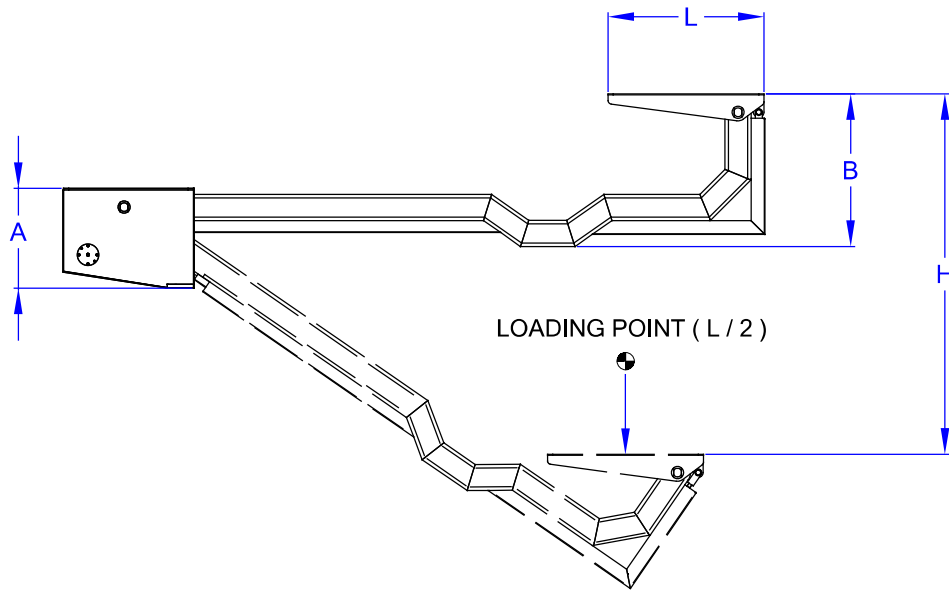

This drawing is the property of Itamare S.r.l. The company reserves the right to modify it at any time for technical or commercial reasons.

Lifting Capacity*	600 Kg / 1325 Lb	1200 Kg / 2650 Lb
	( mm / in )	( mm / in )
A	575 / 22.638	575 / 22.638
B	881 / 34.685	881 / 34.685
C	340 / 13.386	340 / 13.386
D	custom	custom
E	757 / 29.803	757 / 29.803
F	2250 / 88.583	2350 / 92.52
H	2080 / 81.89	2100 / 82.677
L	900 / 35.433	900 / 35.433
M	250 / 9.842	250 / 9.842
Weight	470 Kg / 1036 Lbs	520 Kg / 1146 Lbs
<i>*on loading points indicated</i>		
<i>custom solutions available on request</i>		

**SEADREAM**  
**TL CAT - ADVANCED**

**ITAMARE**  
Easy Life on Board