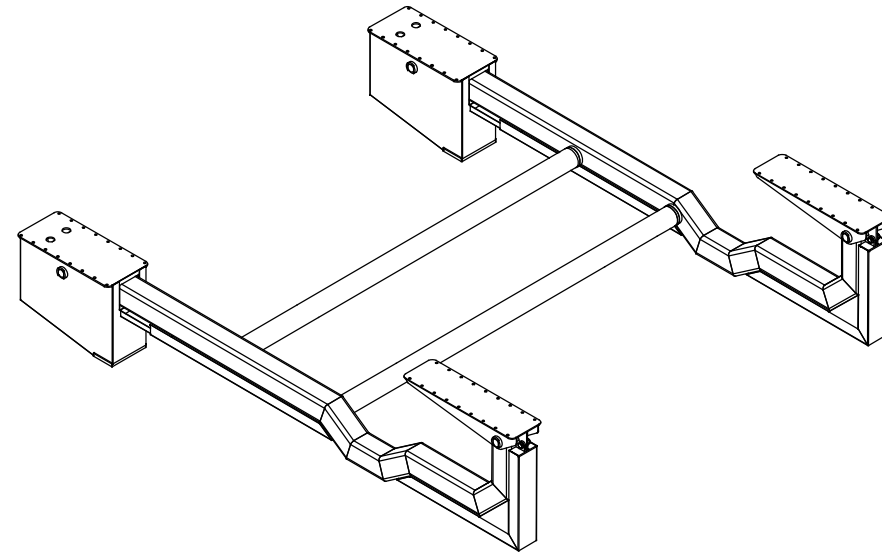

This drawing is the property of Itamare S.r.l. The company reserves the right to modify it at any time for technical or commercial reasons.

Lifting Capacity*	600 Kg / 1325 Lb	1200 Kg / 2650 Lb
	( mm / in )	( mm / in )
A	575 / 22.638	575 / 22.638
B	881 / 34.685	881 / 34.685
C	340 / 13.386	340 / 13.386
D	custom	custom
E	757 / 29.803	757 / 29.803
F	2250 / 88.583	2350 / 92.52
H	2080 / 81.89	2100 / 82.677
L	900 / 35.433	900 / 35.433
M	250 / 9.842	250 / 9.842
Weight	470 Kg / 1036 Lbs	520 Kg / 1146 Lbs
<i>*on loading points indicated</i>		
<i>custom solutions available on request</i>		

**SEADREAM**  
**TL CAT - ADVANCED**

**ITAMARE**  
Easy Life on Board